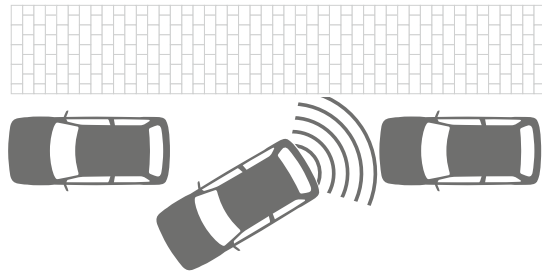

13

14

- 14 | Rain sensor**
controls the windscreen wipers
automatically from ideal interval
to first continuous wiping speed
Part No. 990E0-65J81-000

15

15 | Parking sensor
set of four paintable sensors
and piezo buzzer