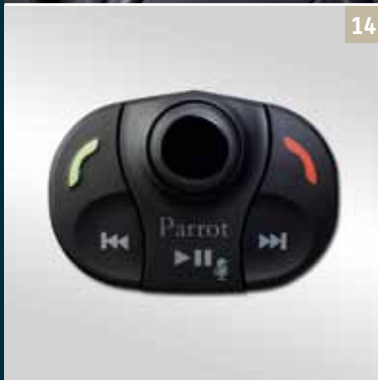

¹ iPod®, iPod Touch®, iPhone®, iTunes® is a registered trademark of Apple Inc.

² Bluetooth® is a registered trademark of Bluetooth SIG Inc.

Audio and Navigation

12

12 | Bluetooth^{®2} system, Parrot MKi9200
additional options: Compatible with SD and SD-HC card. Sound equaliser with digital class-d 20W amplifier. TFT-Display (72x57x12mm). Displays CD covers or pictures. Includes Suzuki specific wiring harness.

Part No. 990E0-59J33-KIT

13

13 | Bluetooth^{®2} system, Parrot MKi9100
hands-free system (Bluetooth^{®2} v2.0 + EDR) kit not only offering telephony but also compatible with music sources (iPod^{®1}, USB and Line in). Plays music from any Bluetooth[®] stereo (A2DP) compatible devices. Output via car speakers. OLED-Display (82x32x14mm). Includes Suzuki specific wiring harness.

Part No. 990E0-59J35-KIT

14

14 | Bluetooth^{®2} system, Parrot MKi9000
hands-free system kit offering telephony and is compatible with all music sources. Plays music from any Bluetooth^{®2} compatible devices. Output via car speakers. A wireless remote control can be positioned on the steering wheel. No need for a screen – the Parrot MKi9000 offers a voice menu for accessing its functions. Includes Suzuki specific wiring harness.