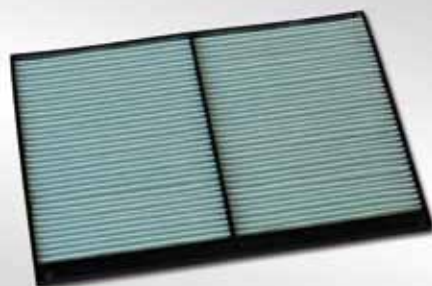

17

17 | Touch-Up paint set

Superior White
Part No. 99000-10315-26U

Silky Silver Metallic
Part No. 99000-10415-Z2S

Quasar Gray Metallic
Part No. 99000-10415-ZMA

Bluish Black Pearl 3
Part No. 99000-10415-ZJ3

White Pearl Metallic
Part No. 99000-10415-Z7T

Phoenix Red Pearl
Part No. 99000-10415-ZLB

Nocturne Blue Pearl
Part No. 99000-10415-ZJP

Gaja Bronze Pearl Metallic
Part No. 99000-10415-ZUG

Bison Brown 2 Pearl Metallic
Part No. 99000-10415-ZUF

18 | Deodorant filter

antibacterial, filters out dust, pollen, sand, mites, unpleasant odours from outside and inside the car and other air impurities (ill. similar)

Part No. 99000-990G4-A01

18

19

19 | Battery charger

maintainer and tester for 12V batteries, optimises battery power and life

Part No. 990E0-OPTIM-CAR

20

20 | First aid kit

complies with DIN 13164, incl. first aid kit, safety vest and warning triangle

Part No. 990E0-65J79-000