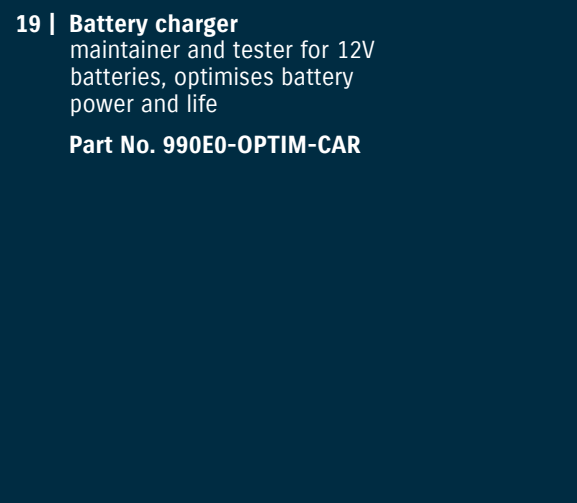

19 | Battery charger

maintainer and tester for 12V batteries, optimises battery power and life

Part No. 990E0-OPTIM-CAR

20

20 | First aid kit

complies with DIN 13164, incl. first aid kit, safety vest and warning triangle

Part No. 990E0-65J79-000